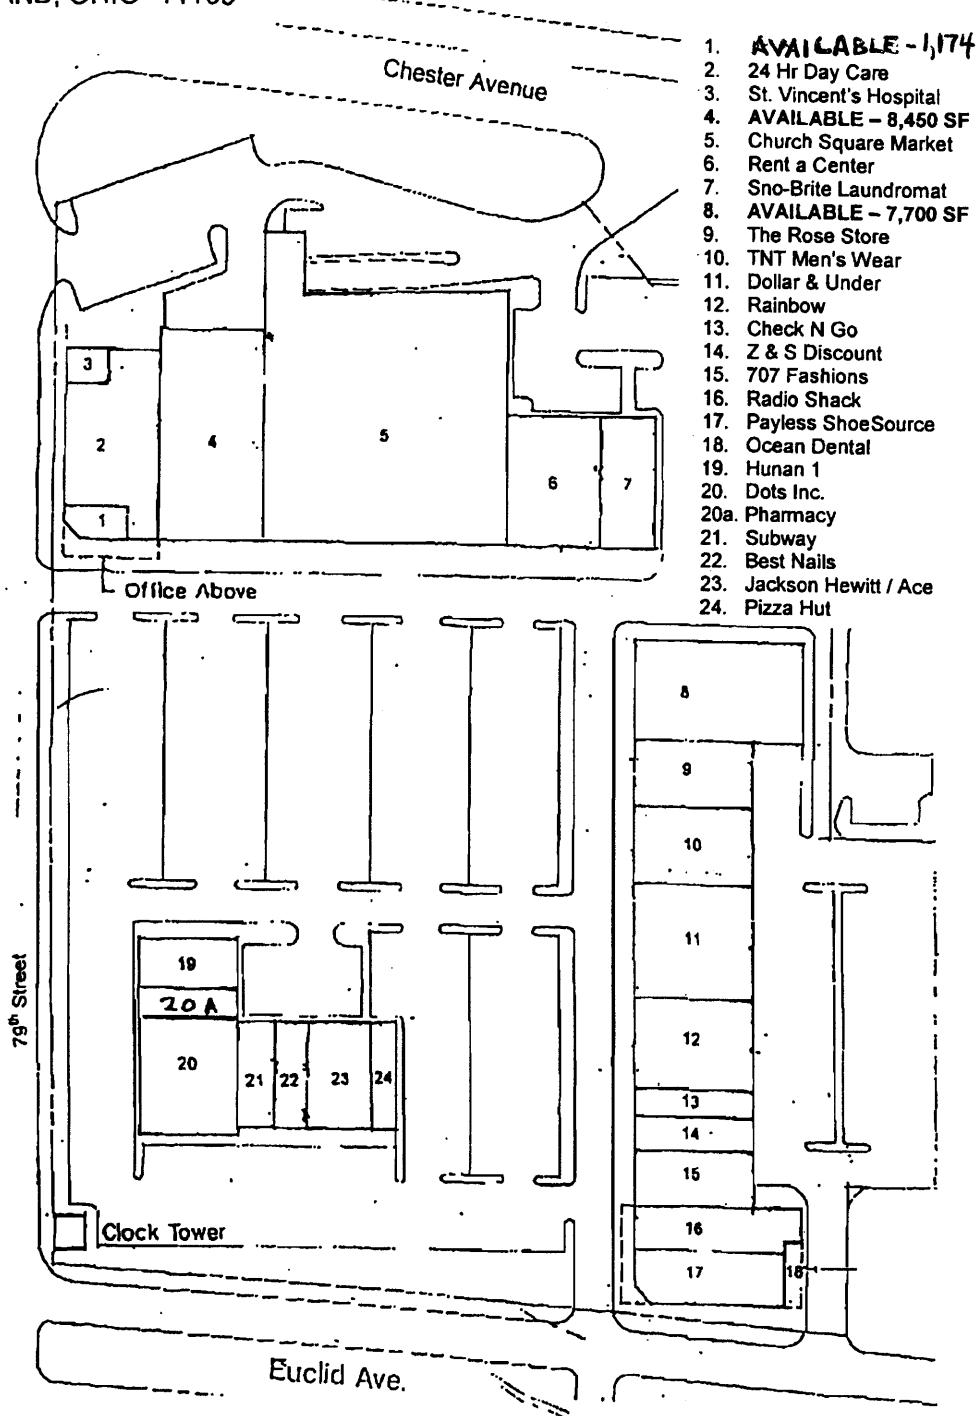

**CHURCH SQUARE**  
 7901-8101 EUCLID AVENUE  
 CLEVELAND, OHIO 44103

1. AVAILABLE - 1,174
2. 24 Hr Day Care
3. St. Vincent's Hospital
4. AVAILABLE - 8,450 SF
5. Church Square Market
6. Rent a Center
7. Sno-Brite Laundromat
8. AVAILABLE - 7,700 SF
9. The Rose Store
10. TNT Men's Wear
11. Dollar & Under
12. Rainbow
13. Check N Go
14. Z & S Discount
15. 707 Fashions
16. Radio Shack
17. Payless ShoeSource
18. Ocean Dental
19. Hunan 1
20. Dots Inc.
- 20a. Pharmacy
21. Subway
22. Best Nails
23. Jackson Hewitt / Ace
24. Pizza Hut

Not to Scale