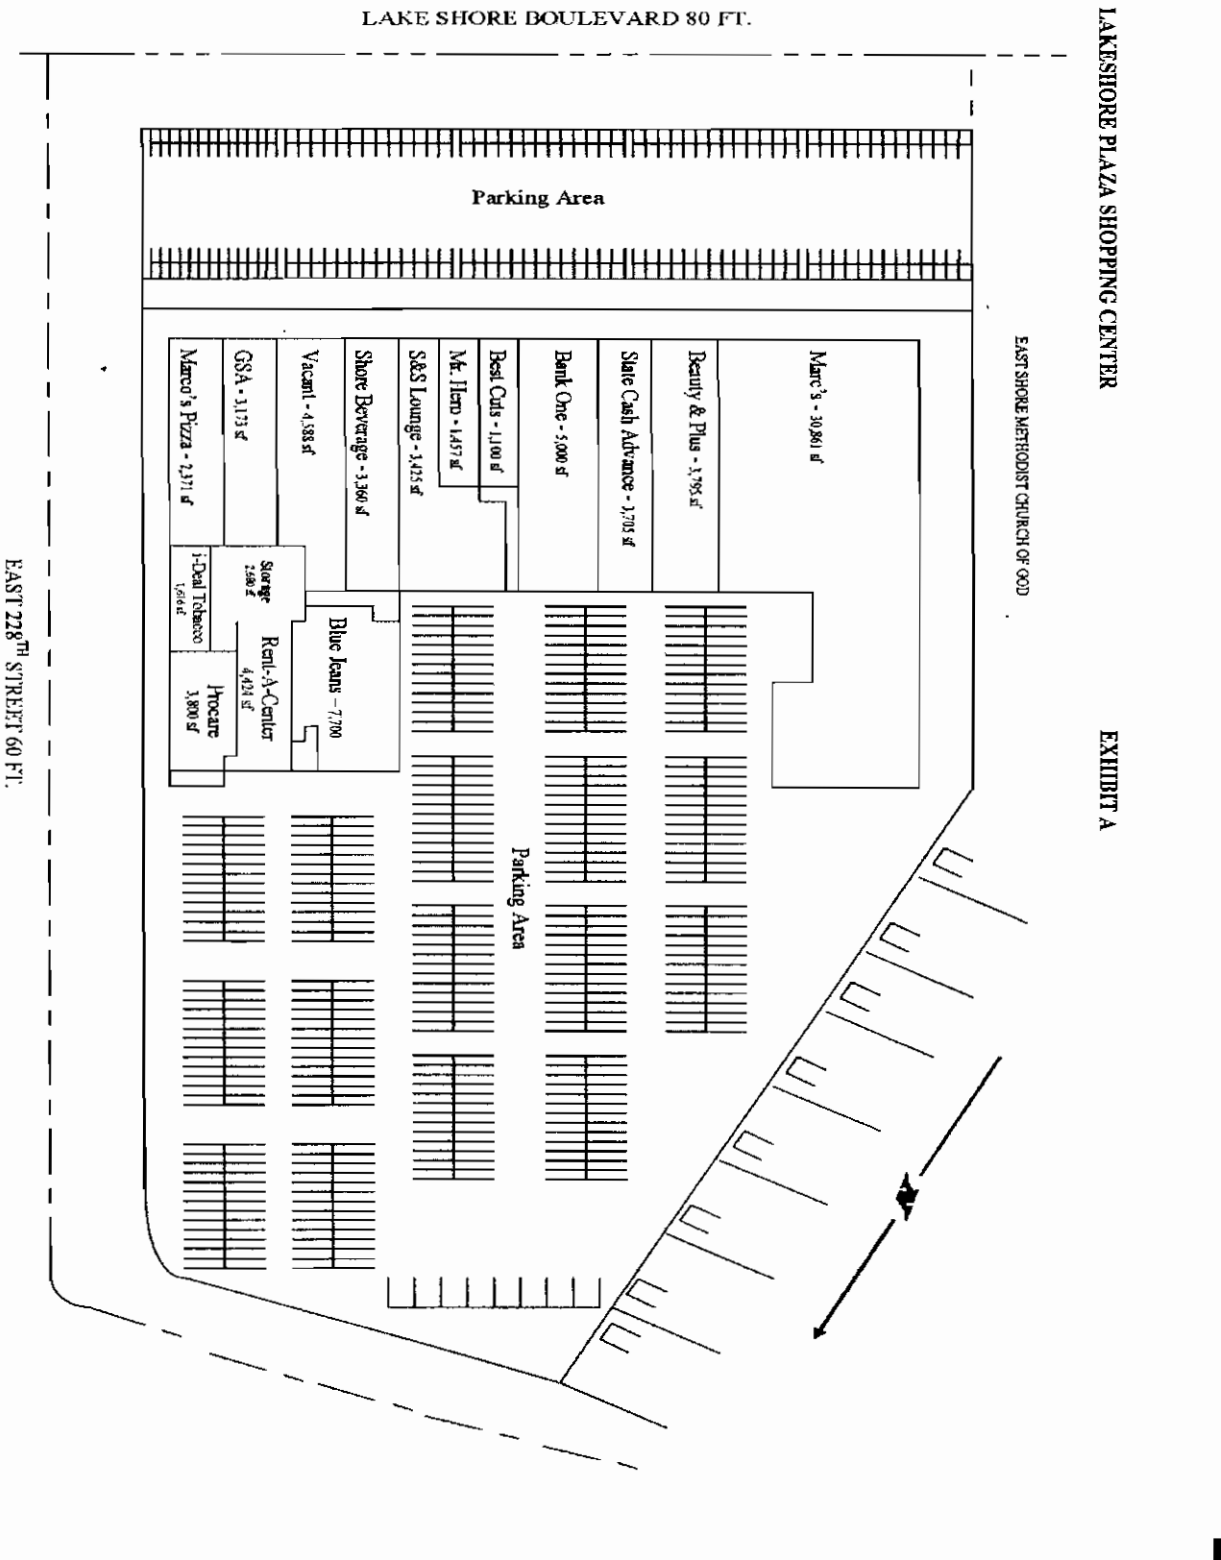

NOTE: NOT TO SCALE

LAKE SHORE BOULEVARD 80 FT.

LAKESHORE PLAZA SHOPPING CENTER

EAST SHORE METHODIST CHURCH OF GOD

EXHIBIT A

EAST 228TH STREET 60 FT.