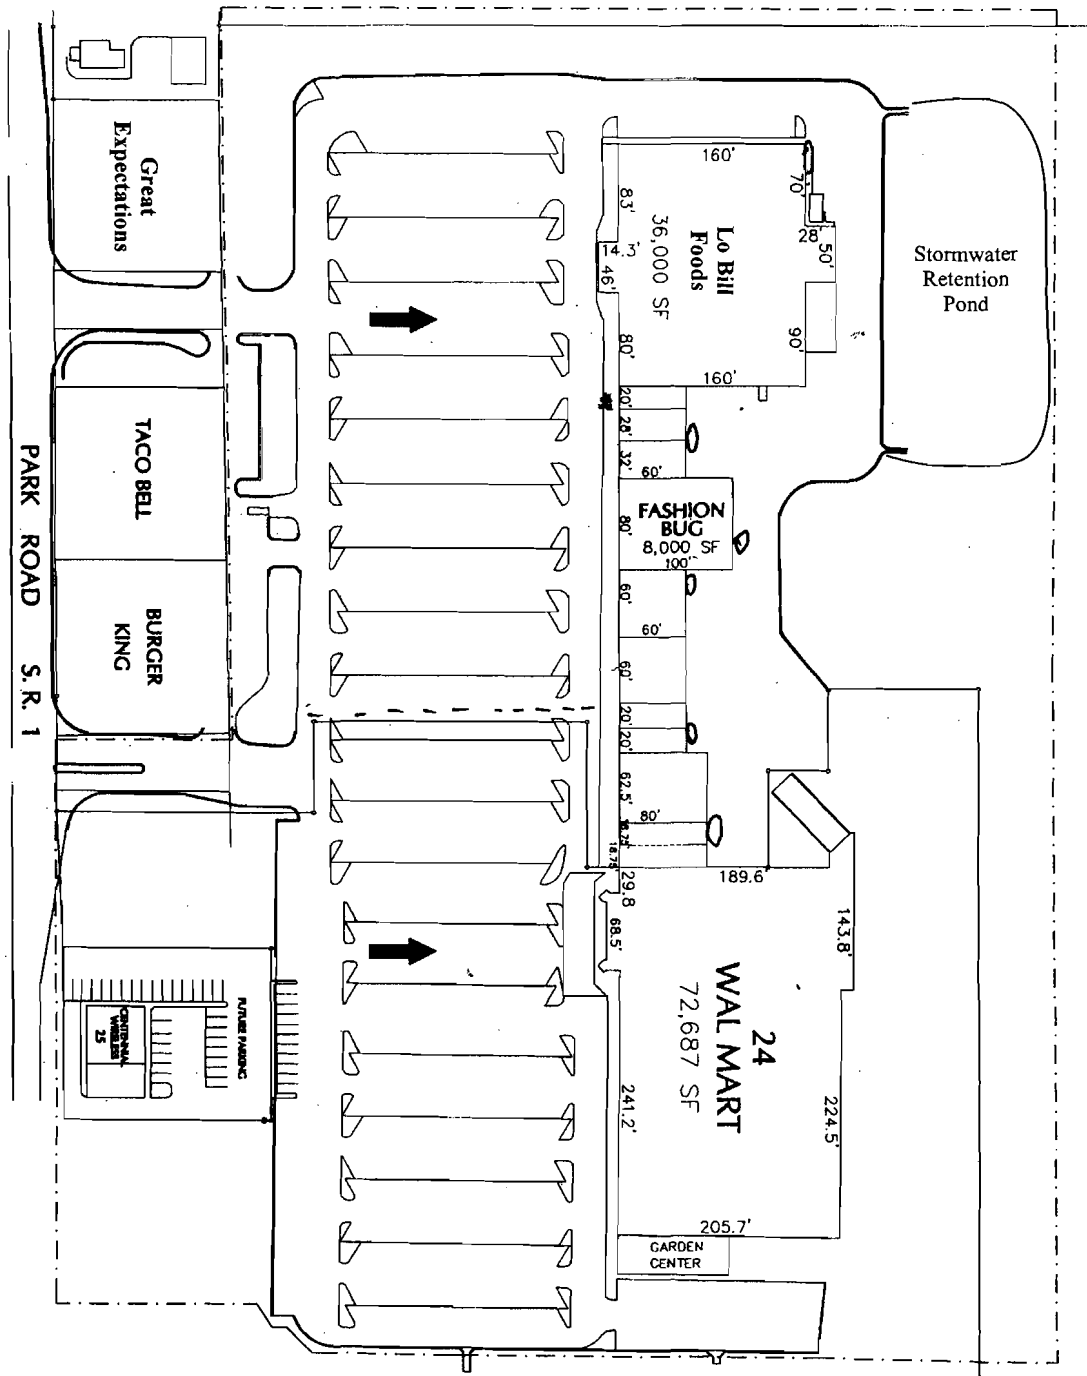

Whitewater Trade Center  
 2100 North Park Road  
 Connersville, Fayette County, Indiana

**Site Plan**  
 Figure I

**EXPLANATION**

-  Approximate Property Boundary
-  Surface Gradient

**SLA**