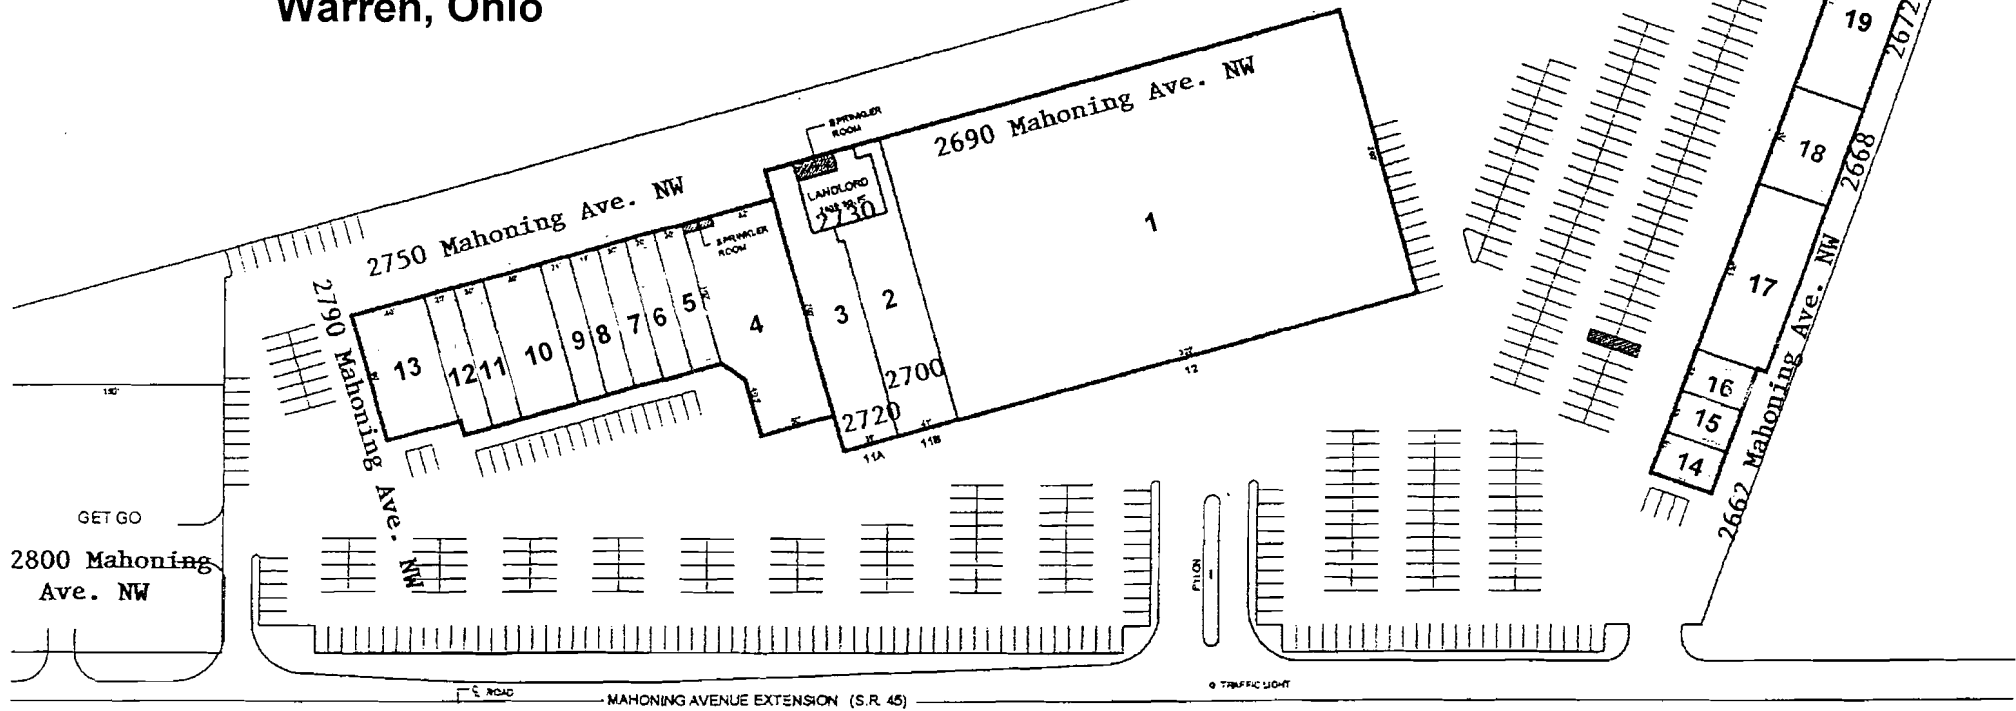

JAMESTOWN VILLAGE PLAZA

Warren, Ohio

TENANT ROSTER

1. GIANT EAGLE
2. 6,825 SF AVAILABLE
3. RENT A CENTER
4. FAMILY DOLLAR
5. LICENSE BUREAU
6. ADVANCE AMERICA
7. 2,000 SF AVAILABLE
8. 1,900 SF AVAILABLE
9. 2,100 SF AVAILABLE
10. LITTLE WING CAFÉ
11. 2,000 SF AVAILABLE
12. 2,000 SF AVAILABLE
13. PIZZA HUT
14. MR. HERO (COMING SOON)
15. GREAT WALL CHINESE FOOD
16. 1,364 SF AVAILABLE
17. 6,000 SF AVAILABLE
18. 3,500 SF AVAILABLE
19. WARREN BOOSTER